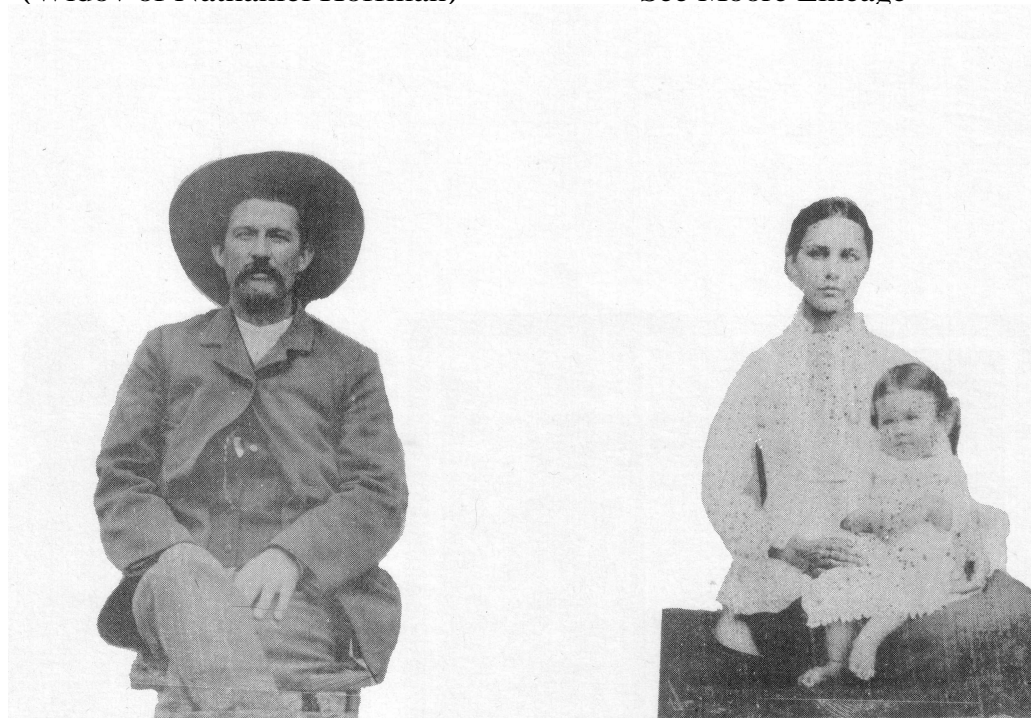

Catherine "Gore" Hoffman
(1822-1895)
(Widow of Nathaniel Hoffman)

Whitfield Moore
(1820-1900)
See Moore Lineage

George Douglas Hoffman
(1851-1922)
See Hoffman Lineage

Mary Catherine "Moore"
Hoffman (1857-1946)
Daughter - Merle
See Moore Lineage